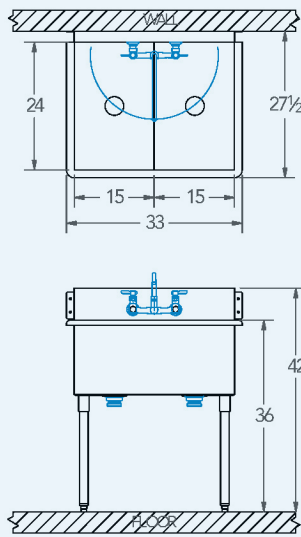

Terrell

Model # TE.254.00

2-Compartment Food Service Sink

Bowl (Lg x Wd x Dp)

15" x 24" x 14"

Drainboard

Left: 0"

Right: 0"

Overall (Lg x Wd x Ht)

33" x 27 1/2" x 42"

Material

16 gauge, stainless steel

Faucet Holes

1-1/8" Dia 8" Centers

Drain

3-1/2" Dia Opening

Included:

Matched Faucet

Basket Drain(s)

Install Kit

Additional Features

- 16 gauge stainless steel
- 14 gauge partition(s)
- 14" deep to sink rim
- Robust retro styling
- Stainless steel legs & feet
- 1-1/2" sanitary rolled-rim
- D 3-1/2" recessed drain opening
- Integrated security flange
- Specification grade hardware included
- 5-year warranty
- Made in Texas