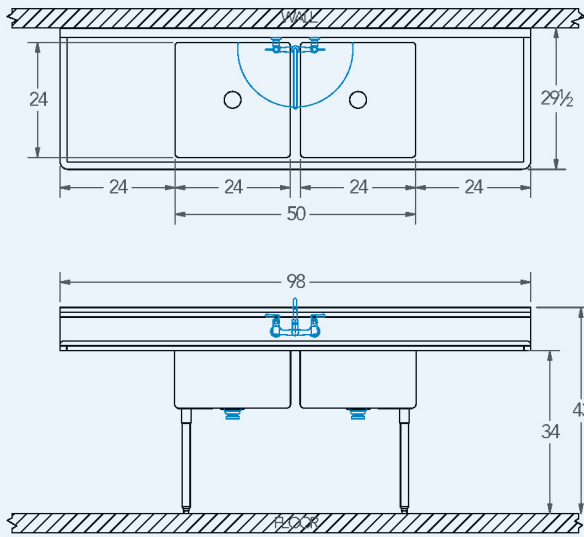

Sabine

Model # SA.244.44

2-Compartment Food Service Sink

Bowl (Lg x Wd x Dp)

24" x 24" x 12"

Drainboard

Left: 24"

Right: 24"

Overall (Lg x Wd x Ht)

98" x 29 1/2" x 43"

Material

16 gauge, stainless steel

Faucet Holes

1-1/8" Dia 8" Centers

Drain

3-1/2" Dia Opening

Included:

Matched Faucet

Basket Drain(s)

Install Kit

Additional Features

- NSF approved construction
- R 3/4" coved compartments
- 12" deep compartments
- Stainless steel legs
- Stainless steel feet
- 9" tile-edge backsplash
- 1-1/2" sanitary rolled-rim
- D 3-1/2" recessed drain opening
- Specification grade hardware included
- 5-year warranty
- Made in Texas