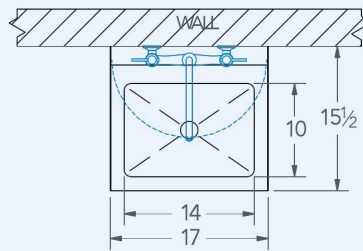

Brazos

Model # BR.60.128L

Handwash Sink

Bowl (Lg x Wd x Dp)

14" x 10" x 5"

Overall (Lg x Wd)

17" x 15 1/2"

Faucet

Wall mounted, single faucet

End Splash

Left

Material

16 gauge, stainless steel

Faucet Holes

1-1/8" Dia 8" Centers

Drain

1-1/2" Dia Opening

Included:

Matched Faucet

Install Kit

Additional Features

- 16 gauge stainless steel
- Coved corners
- NSF approved
- Die formed edge
- O.A. 17" x 15 1/2" w/ wall faucet
- O.A. 17" x 17 1/2" w/ deck faucet
- 14" x 10" x 5" deep
- Includes faucet, drain and wall bracket
- 10 year warranty
- Made in Texas