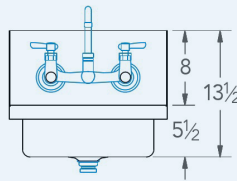

Brazos

Model # BR.60.128L

Handwash Sink

Bowl (Lg x Wd x Dp)

14" x 10" x 5"

Overall (Lg x Wd)

17" x 15 1/2"

Faucet

Wall mounted, single faucet

End Splash

Left

Material

16 gauge, stainless steel

Faucet Holes

1-1/8" Dia 8" Centers

Drain

1-1/2" Dia Opening

Included:

Matched Faucet

Install Kit

Additional Features

- 16 gauge stainless steel
- Coved corners
- NSF approved
- Die formed edge
- O.A. 17" x 15 1/2" w/ wall faucet
- O.A. 17" x 17 1/2" w/ deck faucet
- 14" x 10" x 5" deep
- Includes faucet, drain and wall bracket
- 10 year warranty
- Made in Texas