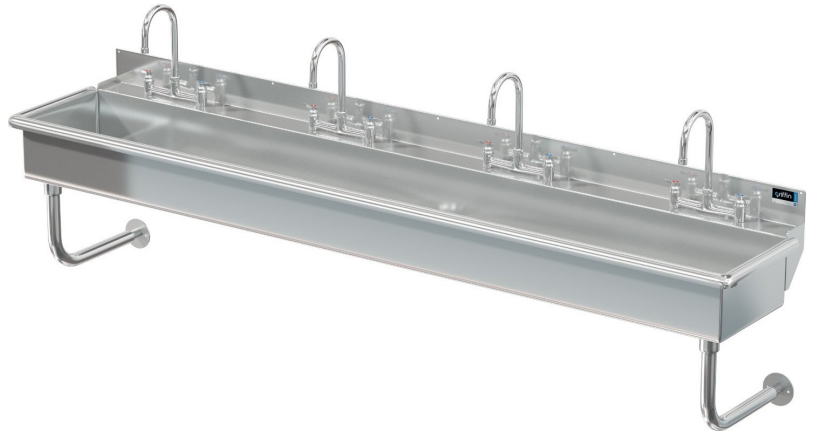

# Blanco

Model # BL.496.228

Wash Stations

### Bowl (Lg x Wd x Dp)

93" x 14" x 8"

# Of Faucet : 4  
Deck Mounted  
Manual Faucets

### Additional Features

- 16 gauge stainless steel
- 8 inch deep to sink rim
- Robust retro styling
- Stainless tubular wall brackets
- 1-1/2 inch sanitary rolled rim
- 3-1/2 inch diameter recessed drain opening
- Faucets and drain included
- Thermostatic Mixing Valve with sensor models
- ADA configurations available
- 10 year warranty
- Made in Texas