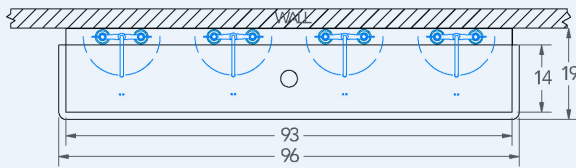

### Bowl (Lg x Wd x Dp)

93" x 14" x 8"

### Overall ( Lg x Wd )

96" x 19"