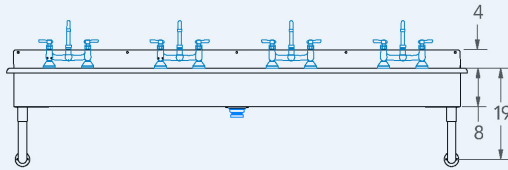

### Bowl (Lg x Wd x Dp)

93" x 14" x 8"

### Additional Features

- 16 gauge stainless steel
- 8 inch deep to sink rim
- Robust retro styling
- Stainless tubular wall brackets
- 1-1/2 inch sanitary rolled rim
- 3-1/2 inch diameter recessed drain opening
- Faucets and drain included
- Thermostatic Mixing Valve with sensor models
- ADA configurations available
- 10 year warranty
- Made in Texas